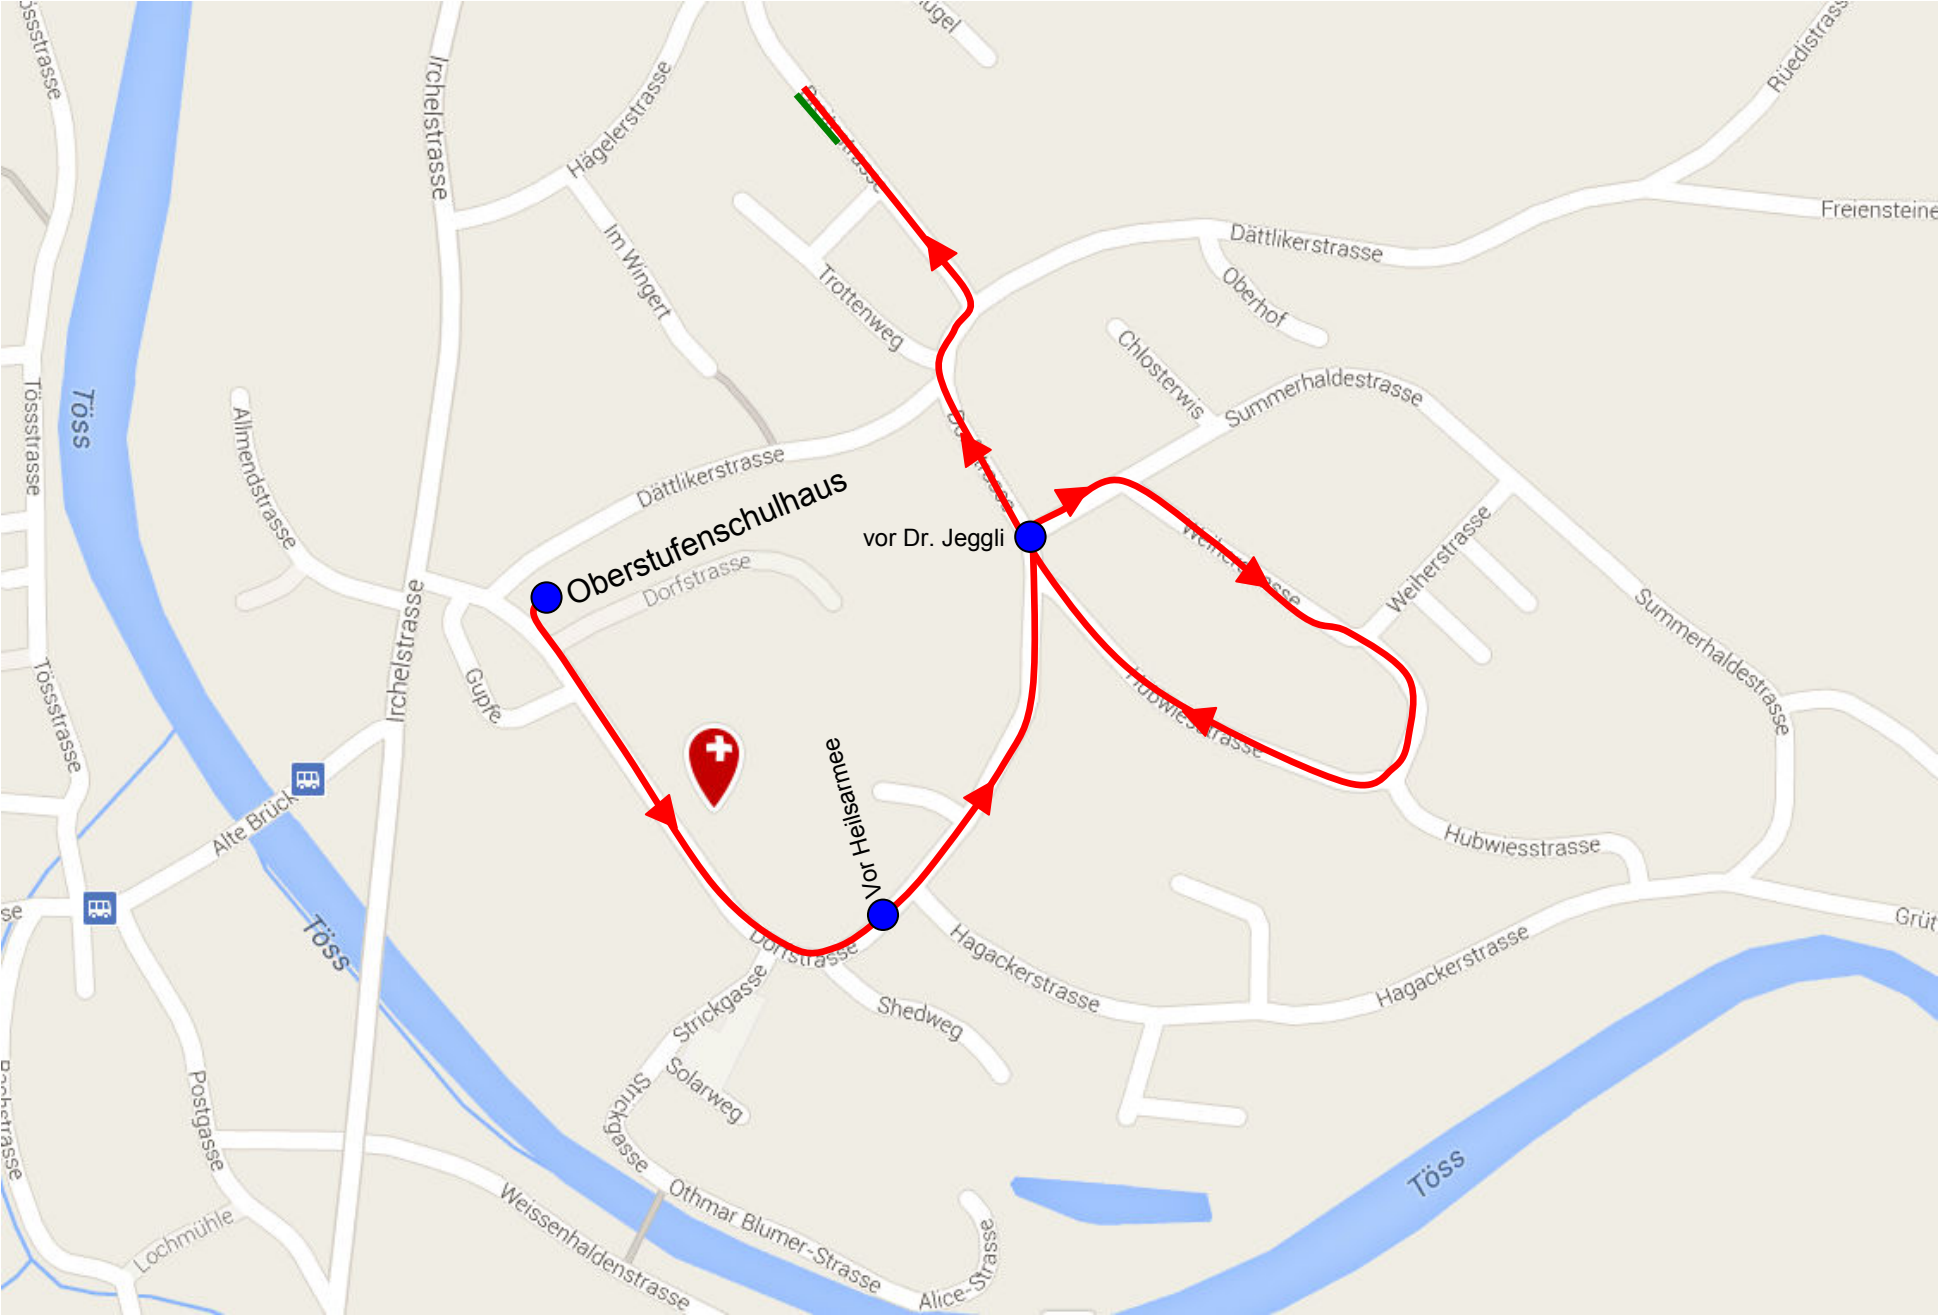

Räbeliechtliumzug Fr, 6. November 2015 - Routenplan

— = Routenplan
— = Sperrung Troddenweg

● = Singstopp Kindergarten